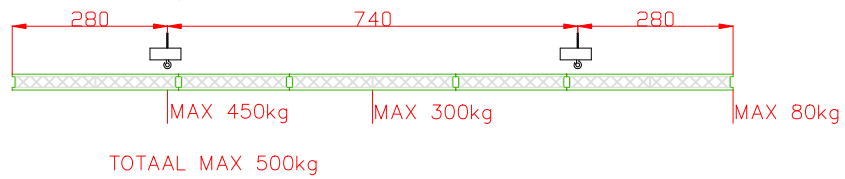

Loading 3m (large) x 4m (high).

1

laGeste

technical rider - STUDIO laGeste

STUDIO - Studio laGeste

Wooden sprung floor with a total surface of about 14m x 20m, maximal load 500kg/m².

On the wooden sprung floor, there is a black dance carpet : 10 lanes of 14m x 1m50, total surface 14m x 15m.

The studio can be made dark : outside windows electrically controlled, inside windows with black curtains on rail.

Concrete walls, black curtains on rail on three sides.

On the ceiling of the studio, there are 6 I-beams, in the length of the studio, with a maximum point load of 500kg. Free height under the I-beams : 7m90. Under the I-beams, there are trol-leys (manually controlled).

7x truss Prolyte X30V (square 30cm x 30cm) 13m, each on 2 motors Prolift PLF-11 (500kg). Maximum free height under the trusses : 6m90. The motors hang on trolleys, so they can be moved in the length of the studio. Motor control : maximum 4 motors can move at the same time.

Maximum point load under one of the motors : 450kg. Maximum point load in the middle of the truss : 300 kg. Maximum load at the end of the truss : 80kg. Maximum total load of the truss : 500kg.

1 ALP lift.