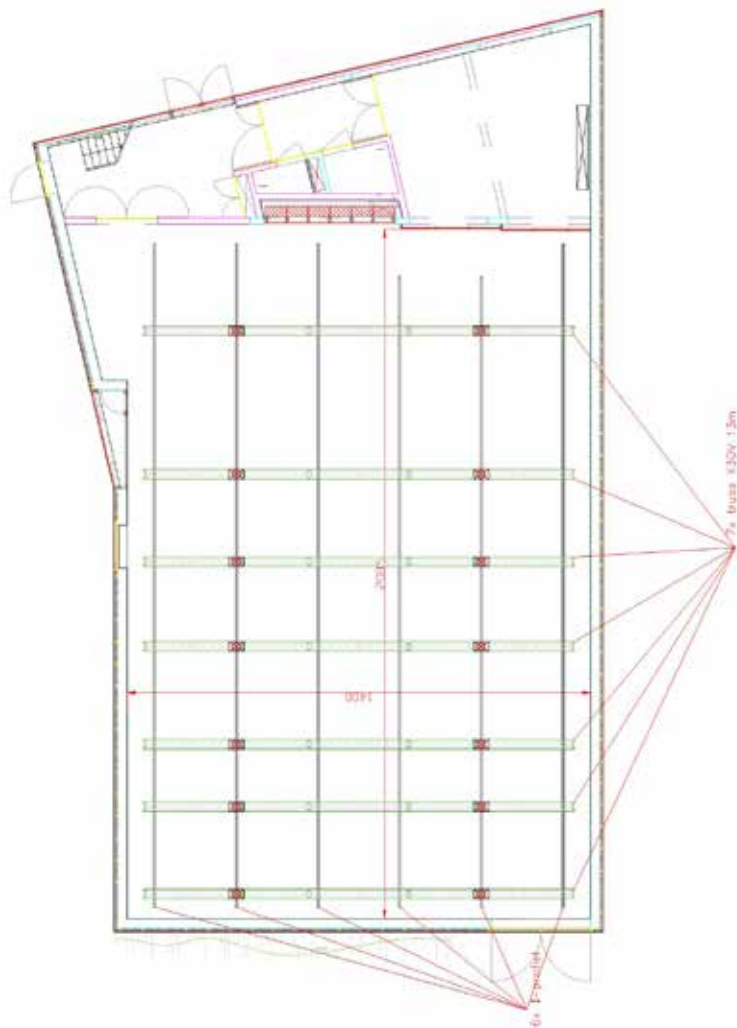

Loading 3m (large) x 4m (high).

1

laGeste

technical rider - STUDIO laGeste

STUDIO - Studio laGeste

Wooden sprung floor with a total surface of about 14m x 20m, maximal load 500kg/m².

On the wooden sprung floor, there is a black dance carpet : 10 lanes of 14m x 1m50, total surface 14m x 15m.

The studio can be made dark : outside windows electrically controlled, inside windows with black curtains on rail.

Concrete walls, black curtains on rail on three sides.

On the ceiling of the studio, there are 6 I-beams, in the length of the studio, with a maximum point load of 500kg. Free height under the I-beams : 7m90. Under the I-beams, there are trol-leys (manually controlled).

7x truss Prolyte X30V (square 30cm x 30cm) 13m, each on 2 motors Prolift PLF-11 (500kg). Maximum free height under the trusses : 6m90. The motors hang on trolleys, so they can be moved in the length of the studio. Motor control : maximum 4 motors can move at the same time.

DRESSING ROOMS - Studio laGeste

Two dressing rooms, with showers and toilets, can be reached by stairs.

SOUND - Studio laGeste

Sound desk Mackie 1402 VLZ Pro (14ch, 6x mono & 4x stereo)
+ adapter 2x jack - stereo mini jack