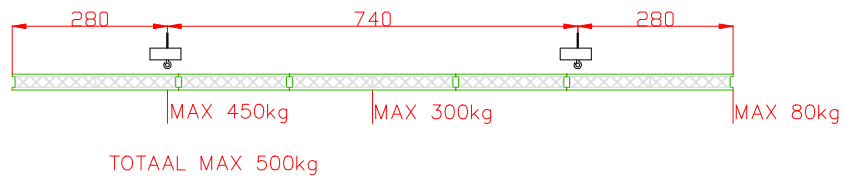

## STUDIO - Studio laGeste

Wooden sprung floor with a total surface of about 14m x 20m, maximal load 150kg/m<sup>2</sup>.

On the wooden sprung floor, there is a black dance carpet : 10 lanes of 14m x 1m50, total surface 14m x 15m.

Concrete walls, black curtains on rail on three sides.

On the ceiling of the studio, there are 6 I-beams, in the length of the studio, with a maximum point load of 500kg. Free height under the I-beams : 7m90. Under the I-beams, there are trolleys (manually controlled).

7x truss Prolyte X30V (square 30cm x 30cm) 13m, each on 2 motors Prolift PLF-11 (500kg). Maximum free height under the trusses : 6m90. The motors hang on trolleys, so they can be moved in the length of the studio. Motor control : maximum 4 motors can move at the same time.