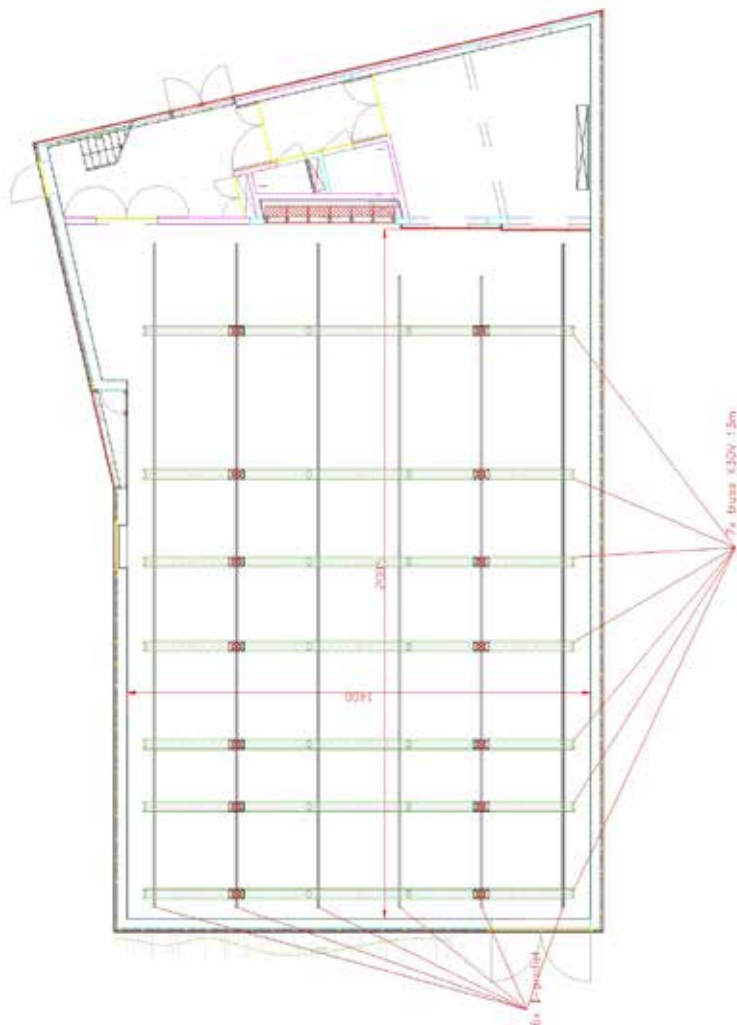

7x truss Prolyte X30V (square 30cm x 30cm) 13m, each on 2 motors Prolift PLF-11 (500kg). Maximum free height under the trusses : 6m90. The motors hang on trolleys, so they can be moved in the length of the studio. Motor control : maximum 4 motors can move at the same time.

Maximum point load under one of the motors : 450kg. Maximum point load in the middle of the truss : 300 kg. Maximum load at the end of the truss : 80kg. Maximum total load of the truss : 500kg.

1 ALP lift.